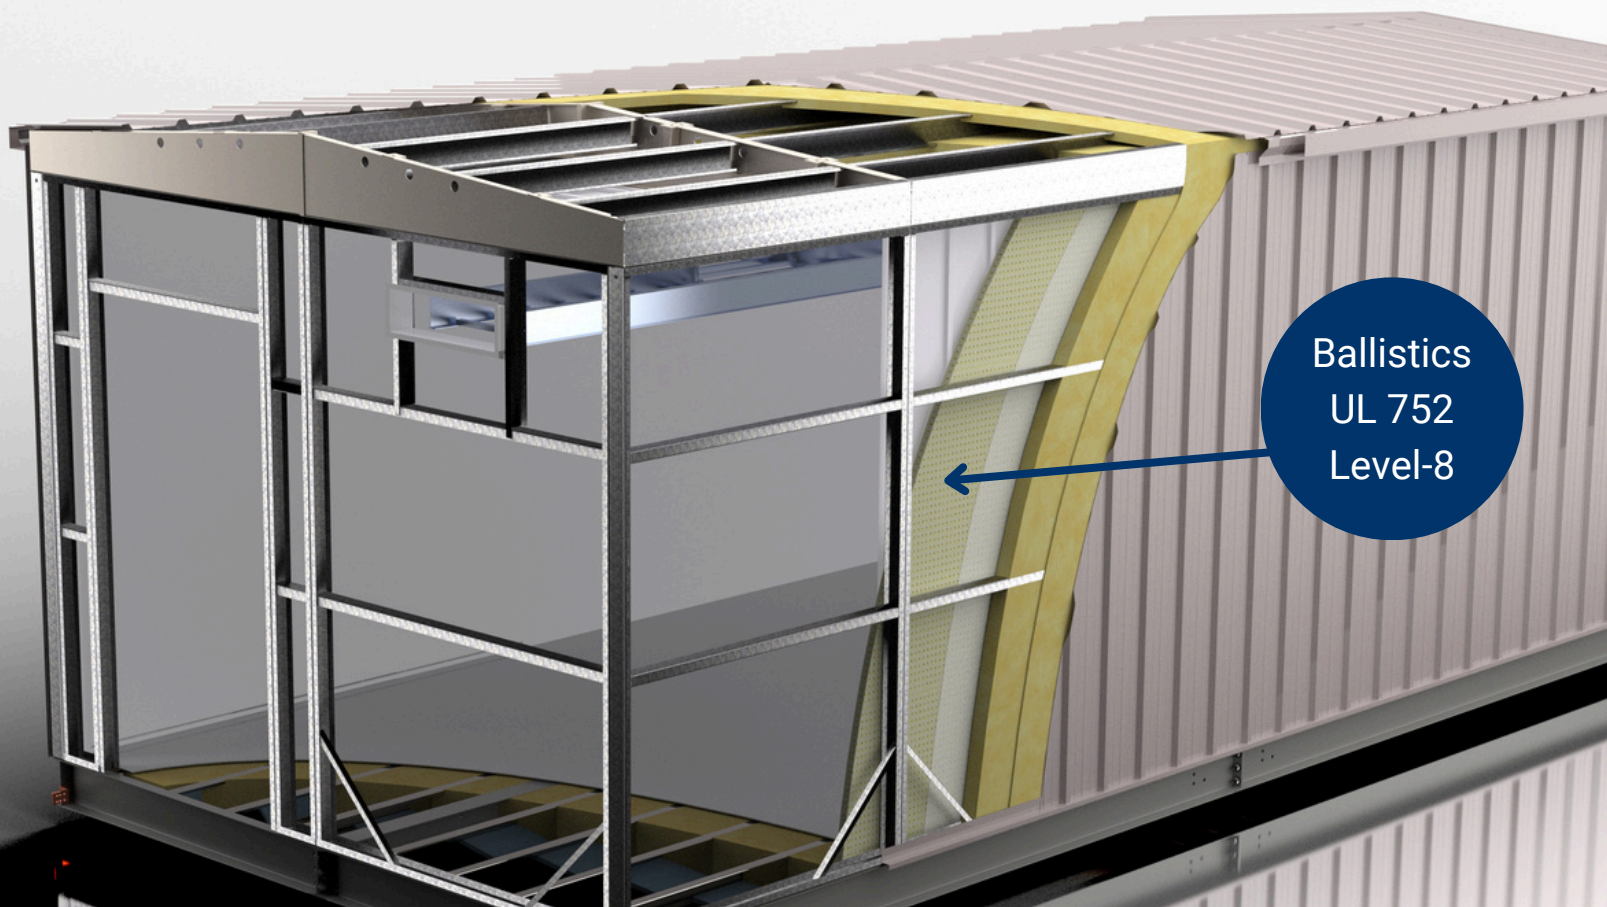

TRACHTE[®]

ENHANCED PROTECTION

Ballistics

Ballistics Protection up to UL 752 Level-8 can be added to Trachte's structural-steel framework while maintaining energy efficiency, thermal performance, and resistance to water intrusions.

- Layered between the vapor barrier and liner panel.
- Installed between the exterior sheeting and the blanket insulation.
- Applied to doors, hardware, and building penetrations.

Ballistics
UL 752
Level-8